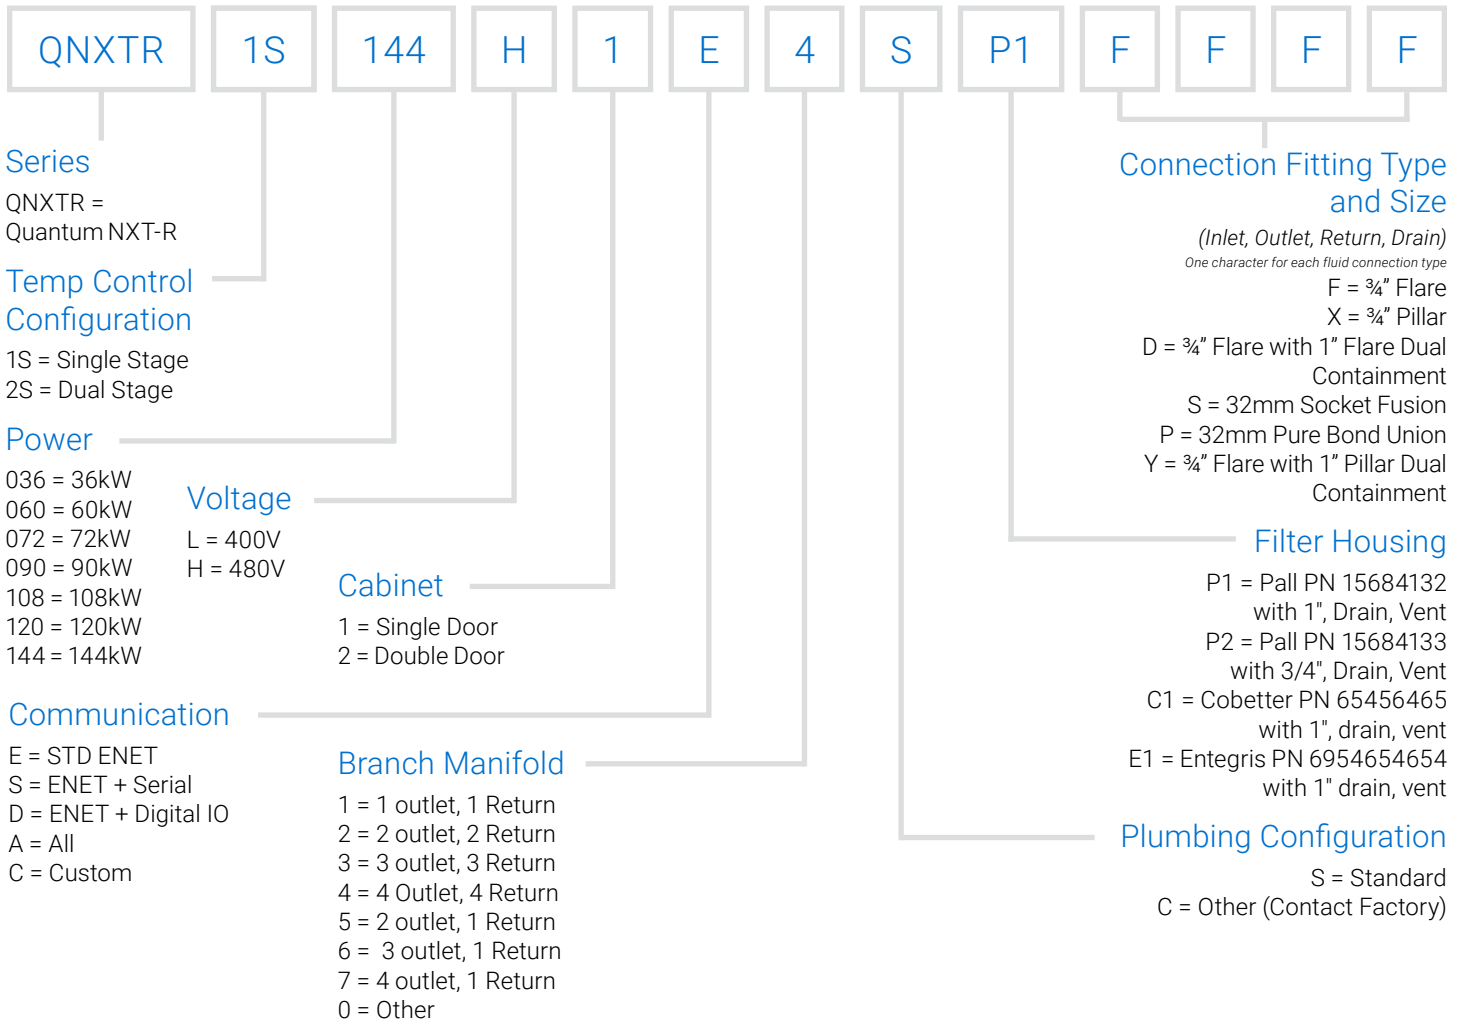

ORDERING INSTRUCTIONS

Order Code

QUANTUM NXT-R

ORDER SELECTION

Series	Temp Control Configuration	Power	Voltage	Cabinet	Communications	Branch Manifold	Plumbing Config.	Filter Housing	Inlet	Outlet	Return	Drain
QNXTR	1S	144	H	1	E	4	S	P1	F	F	F	F

Enter Order Code in Boxes Below

Example order entry is shown above in blue.